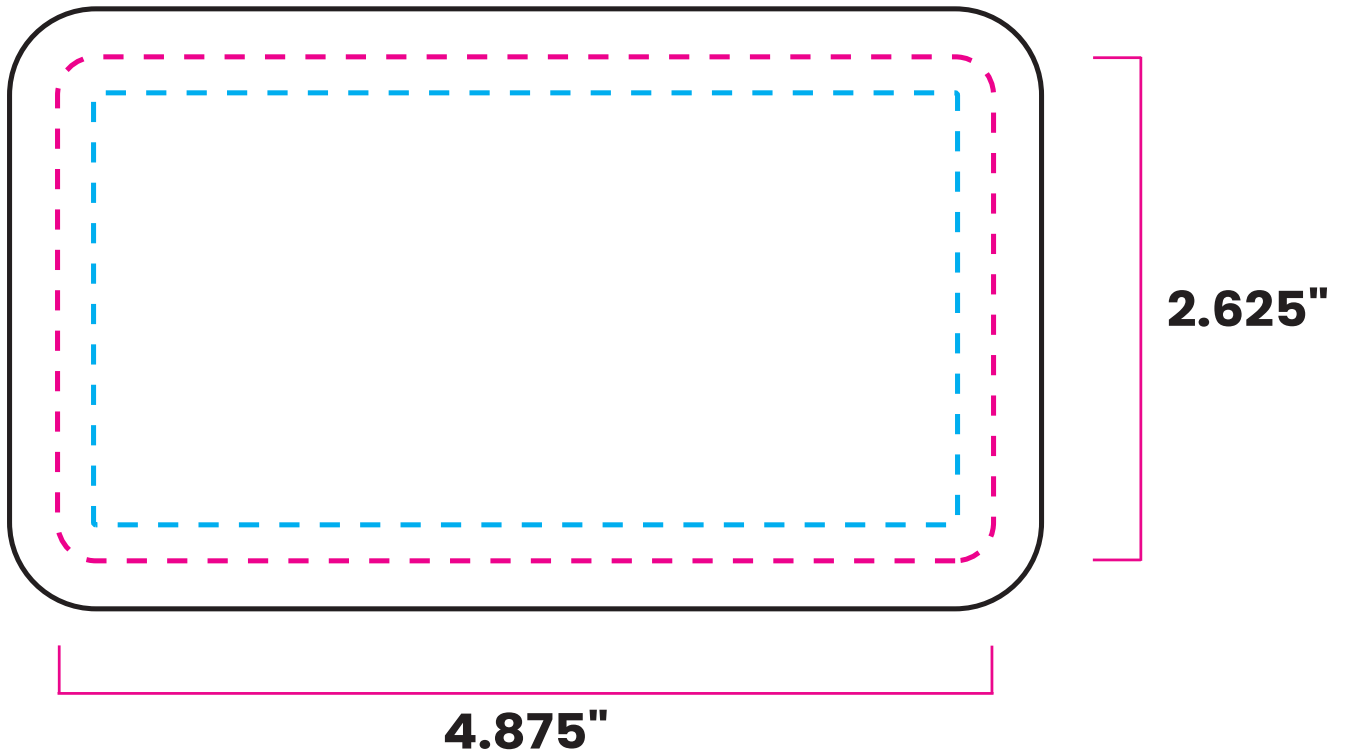

Die Cut #: **ZP_00010**

zippityprint.com[®]

CUT SIZE: 4.875" X 2.625"
BLEED SIZE: 5.375" X 3.125"
FINISHED SIZE: 4.875" X 2.625"

- - - - - **SAFE AREA: keep all important text and graphics in this shape**
- - - - - **TRIM AREA: the area to be cut**
- **BLEED AREA: make background fill this shape**