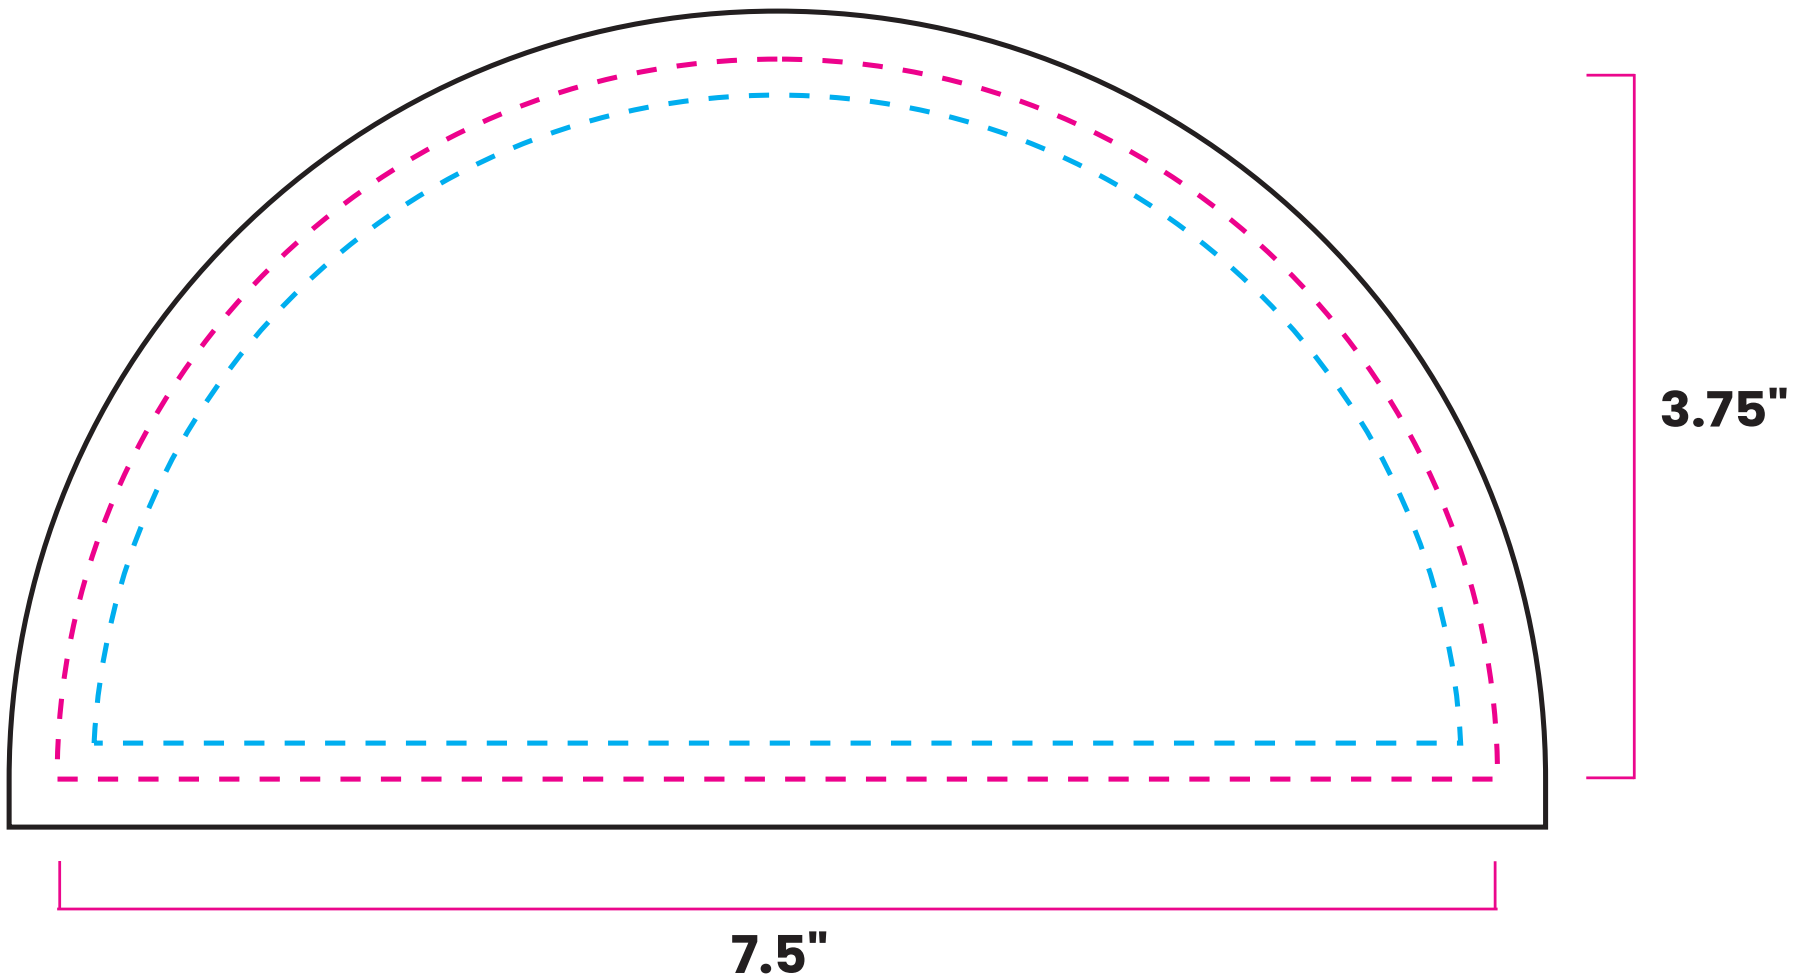

**zippityprint.com**<sup>®</sup>

Die Cut #: **ZP\_00001**

**CUT SIZE: 7.5" X 3.5"**

**BLEED SIZE: 8" X 4.25"**

**FINISHED SIZE: 7.5" X 3.5"**

- - - - - **SAFE AREA: keep all important text and graphics in this shape**
- - - - - **TRIM AREA: the area to be cut**
- **BLEED AREA: make background fill this shape**